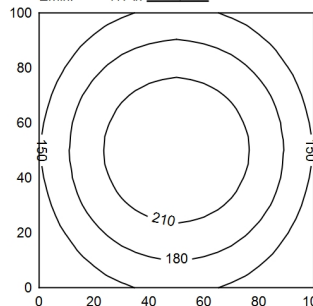

Serie_763

100 x 100 cm Φ : 500 lm
Em: 180 lx
Emax: 236 lx
Emin: 117 lx

Light source	LED
Work equipment	Without
Connected load	18 - 30 V; DC
Power consumption	ca. 5 W
Luminous flux	approx. 500 lm
Luminous efficiency	approx. 100 lm/W
Light type/-color	Cold white
Colour temperatur	approx. 5.000 K
Color rendering index	CRI \geq 80
Light distribution	Direct; Symmetric
Beam angle	80°/100°
Chromaticity tolerance LED	< 4 SDCM
Luminance (L65)	\leq 13.000 cd/m ²
Unified glare rating (4H 8H)	\leq 22
System of protection	IP 67
Class of protection	III
Technology	Switchable; -
Operation	External
Housing	Aluminium; Anodised; Aluminium coloured anodised Borosilicate; Clear
Light source cover	
Weight (net)	ca. 1,2 kg
Mains lead	Built-in plug; Serie_763
Design	mounted version
Fastening	L-angle; Clamp
Dimension	A=370 mm
Minimum ambient temperature	-10 °C
Maximum ambient temperature	60 °C
Special features	Eco equipment