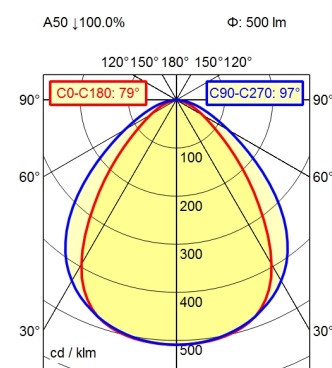

Serie_763

100 x 100 cm Φ : 500 lm
Em: 180 lx
Emax: 236 lx
Emin: 117 lx

Light source	LED
Work equipment	Without
Connected load	18 - 30 V; DC
Power consumption	ca. 5 W
Luminous flux	approx. 500 lm
Luminous efficiency	approx. 100 lm/W
Light type/-color	Cold white
Colour temperatur	approx. 5.000 K
Color rendering index	CRI \geq 80
Light distribution	Direct; Symmetric
Beam angle	80°/100°
Chromaticity tolerance LED	< 4 SDCM
Luminance (L65)	\leq 13.000 cd/m ²
Unified glare rating (4H 8H)	\leq 22
System of protection	IP 67
Class of protection	III
Technology	Switchable; -
Operation	External
Housing	Aluminium; Anodised; Aluminium coloured anodised Borosilicate; Clear
Light source cover	
Weight (net)	ca. 1,2 kg
Mains lead	Built-in plug; Serie_763
Design	mounted version
Fastening	L-angle; Clamp
Dimension	A=370 mm
Minimum ambient temperature	-10 °C
Maximum ambient temperature	60 °C
Special features	Eco equipment