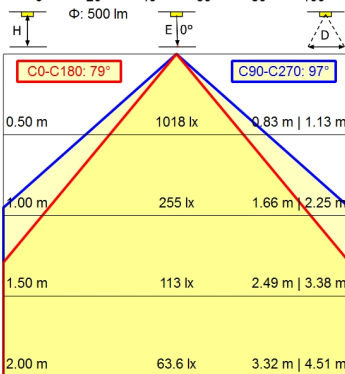

Serie_763

100 x 100 cm Φ : 500 lm
Em: 180 lx
Emax: 236 lx
Emin: 117 lx

Light source	LED
Work equipment	Without
Connected load	18 - 30 V; DC
Power consumption	ca. 5 W
Luminous flux	approx. 500 lm
Luminous efficiency	approx. 100 lm/W
Light type/-color	Cold white
Colour temperatur	approx. 5.000 K
Color rendering index	CRI \geq 80
Light distribution	Direct; Symmetric
Beam angle	80°/100°
Chromaticity tolerance LED	< 4 SDCM
Luminance (L65)	\leq 13.000 cd/m ²
Unified glare rating (4H 8H)	\leq 22
System of protection	IP 67
Class of protection	III
Technology	Switchable; -
Operation	External
Housing	Aluminium; Anodised; Aluminium coloured anodised Borosilicate; Clear
Light source cover	
Weight (net)	ca. 1,2 kg
Mains lead	Built-in plug; Serie_763
Design	mounted version
Fastening	L-angle; Clamp
Dimension	A=370 mm
Minimum ambient temperature	-10 °C
Maximum ambient temperature	60 °C
Special features	Eco equipment