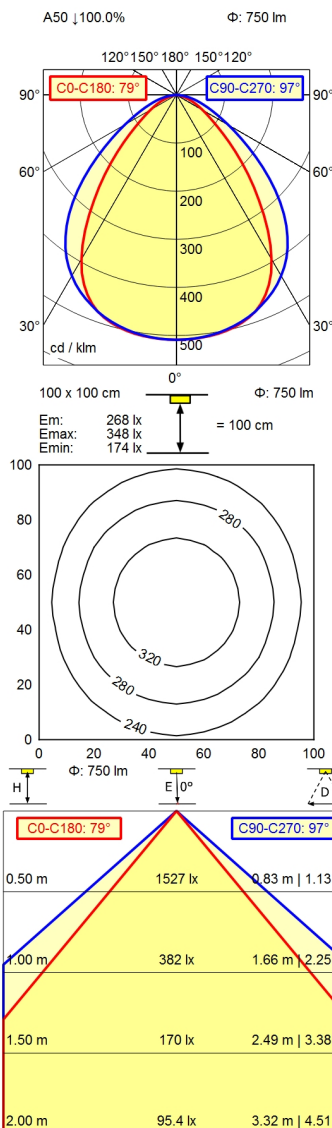

Serie\_763

<b>Light source</b>	LED
<b>Work equipment</b>	Without
<b>Connected load</b>	18 - 30 V; DC
<b>Power consumption</b>	ca. 7,5 W
<b>Luminous flux</b>	approx. 750 lm
<b>Luminous efficiency</b>	approx. 100 lm/W
<b>Light type/-color</b>	Cold white
<b>Colour temperatur</b>	approx. 5.000 K
<b>Color rendering index</b>	CRI ≥ 80
<b>Light distribution</b>	Direct; Symmetric
<b>Beam angle</b>	80°/100°
<b>Chromaticity tolerance LED</b>	< 4 SDCM
<b>Luminance (L65)</b>	≤ 13.000 cd/m <sup>2</sup>
<b>Unified glare rating (4H 8H)</b>	≤ 22
<b>System of protection</b>	IP 67
<b>Class of protection</b>	III
<b>Technology</b>	Switchable; -
<b>Operation</b>	External
<b>Housing</b>	Aluminium; Anodised; Aluminium coloured anodised Borosilicate; Clear
<b>Light source cover</b>	
<b>Weight (net)</b>	ca. 2,4 kg
<b>Mains lead</b>	Built-in plug; Serie_763
<b>Design</b>	mounted version
<b>Fastening</b>	L-angle; Clamp
<b>Dimension</b>	A=510 mm
<b>Minimum ambient temperature</b>	-10 °C
<b>Maximum ambient temperature</b>	60 °C
<b>Special features</b>	Eco equipment