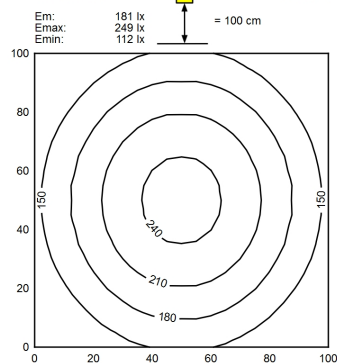

M12-A-5

<b>Light source</b>	LED
<b>Work equipment</b>	Without
<b>Connected load</b>	22 - 26 V; DC
<b>Power consumption</b>	ca. 6 W
<b>Luminous flux</b>	approx. 630 lm
<b>Light type/-color</b>	Cold white
<b>Colour temperatur</b>	approx. 5.000 K
<b>Color rendering index</b>	CRI ≥ 80
<b>Light distribution</b>	Direct
<b>Beam angle</b>	89° / 97°
<b>Chromaticity tolerance LED</b>	< 4 SDCM
<b>Glare control</b>	Screen
<b>System of protection</b>	IP 54
<b>Class of protection</b>	III
<b>Technology</b>	Switchable; -
<b>Operation</b>	External
<b>Housing</b>	Aluminium/plastic; Anodised, painted; Aluminium coloured anodised Acrylic (PMMA); Satine
<b>Light source cover</b>	
<b>Weight (net)</b>	ca. 0,2 kg
<b>Mains lead</b>	Built-in plug; M12-A-5
<b>Design</b>	mounted version
<b>Fastening</b>	Bracket
<b>Dimension</b>	A=335mm,Cmin=290mm,Cmax=320mm
<b>Minimum ambient temperature</b>	5 °C
<b>Maximum ambient temperature</b>	40 °C
<b>Decorative contrast side parts</b>	Natural silver anodised
<b>Special features</b>	Through-wired