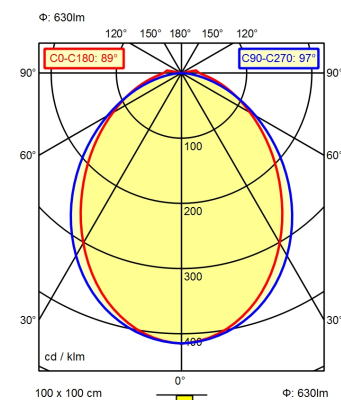

M12-A-5

<b>Light source</b>	LED
<b>Work equipment</b>	Without
<b>Connected load</b>	22 - 26 V; DC
<b>Power consumption</b>	ca. 6 W
<b>Luminous flux</b>	approx. 630 lm
<b>Light type/-color</b>	Cold white
<b>Colour temperatur</b>	approx. 5.000 K
<b>Color rendering index</b>	CRI ≥ 80
<b>Light distribution</b>	Direct
<b>Beam angle</b>	89° / 97°
<b>Chromaticity tolerance LED</b>	< 4 SDCM
<b>Glare control</b>	Screen
<b>System of protection</b>	IP 54
<b>Class of protection</b>	III
<b>Technology</b>	Switchable; -
<b>Operation</b>	External
<b>Housing</b>	Aluminium/plastic; Anodised, painted; Aluminium coloured anodised Acrylic (PMMA); Satine
<b>Light source cover</b>	
<b>Weight (net)</b>	ca. 0,2 kg
<b>Mains lead</b>	Built-in plug; M12-A-5
<b>Design</b>	mounted version
<b>Fastening</b>	Bracket
<b>Dimension</b>	A=335mm,Cmin=290mm,Cmax=320mm
<b>Minimum ambient temperature</b>	5 °C
<b>Maximum ambient temperature</b>	40 °C
<b>Decorative contrast side parts</b>	Natural silver anodised
<b>Special features</b>	Through-wired