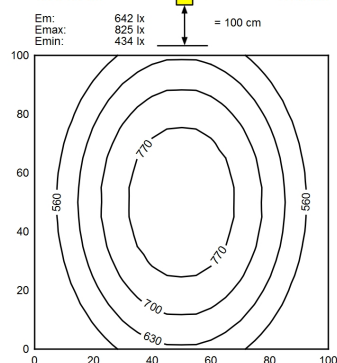

M12-A-5

<b>Light source</b>	LED
<b>Work equipment</b>	Without
<b>Connected load</b>	22 - 26 V; DC
<b>Power consumption</b>	ca. 24 W
<b>Luminous flux</b>	approx. 2.520 lm
<b>Light type/-color</b>	Cold white
<b>Colour temperatur</b>	approx. 5.000 K
<b>Color rendering index</b>	CRI ≥ 80
<b>Light distribution</b>	Direct
<b>Beam angle</b>	89° / 97°
<b>Chromaticity tolerance LED</b>	< 4 SDCM
<b>Glare control</b>	Screen
<b>System of protection</b>	IP 54
<b>Class of protection</b>	III
<b>Technology</b>	Switchable; -
<b>Operation</b>	External
<b>Housing</b>	Aluminium/plastic; Anodised, painted; Aluminium coloured anodised
<b>Light source cover</b>	Acrylic (PMMA); Satine
<b>Weight (net)</b>	ca. 0,5 kg
<b>Mains lead</b>	Built-in plug; M12-A-5
<b>Design</b>	mounted version
<b>Fastening</b>	Bracket
<b>Dimension</b>	A=1175mm Cmin=1130mm Cmax=1160mm
<b>Minimum ambient temperature</b>	5 °C
<b>Maximum ambient temperature</b>	40 °C
<b>Decorative contrast side parts</b>	Natural silver anodised