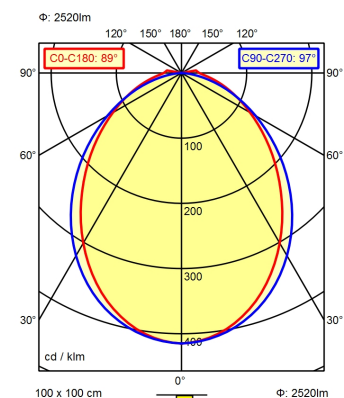

M12-A-5

<b>Light source</b>	LED
<b>Work equipment</b>	Without
<b>Connected load</b>	22 - 26 V; DC
<b>Power consumption</b>	ca. 24 W
<b>Luminous flux</b>	approx. 2.520 lm
<b>Light type/-color</b>	Cold white
<b>Colour temperatur</b>	approx. 5.000 K
<b>Color rendering index</b>	CRI ≥ 80
<b>Light distribution</b>	Direct
<b>Beam angle</b>	89° / 97°
<b>Chromaticity tolerance LED</b>	< 4 SDCM
<b>Glare control</b>	Screen
<b>System of protection</b>	IP 54
<b>Class of protection</b>	III
<b>Technology</b>	Switchable; -
<b>Operation</b>	External
<b>Housing</b>	Aluminium/plastic; Anodised, painted; Aluminium coloured anodised
<b>Light source cover</b>	Acrylic (PMMA); Satine
<b>Weight (net)</b>	ca. 0,5 kg
<b>Mains lead</b>	Built-in plug; M12-A-5
<b>Design</b>	mounted version
<b>Fastening</b>	Bracket
<b>Dimension</b>	A=1175mm Cmin=1130mm Cmax=1160mm
<b>Minimum ambient temperature</b>	5 °C
<b>Maximum ambient temperature</b>	40 °C
<b>Decorative contrast side parts</b>	Natural silver anodised