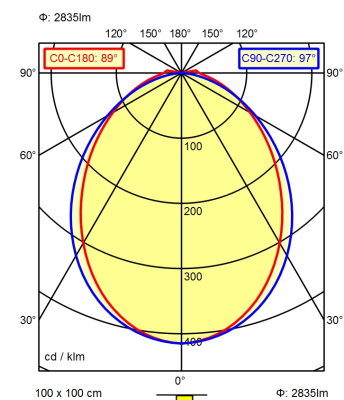

M12-A-5

<b>Light source</b>	LED
<b>Work equipment</b>	Without
<b>Connected load</b>	22 - 26 V; DC
<b>Power consumption</b>	ca. 27 W
<b>Luminous flux</b>	approx. 2.835 lm
<b>Light type/-color</b>	Cold white
<b>Colour temperatur</b>	approx. 5.000 K
<b>Color rendering index</b>	CRI ≥ 80
<b>Light distribution</b>	Direct
<b>Beam angle</b>	89° / 97°
<b>Chromaticity tolerance LED</b>	< 4 SDCM
<b>Glare control</b>	Screen
<b>System of protection</b>	IP 54
<b>Class of protection</b>	III
<b>Technology</b>	Switchable; -
<b>Operation</b>	External
<b>Housing</b>	Aluminium/plastic; Anodised, painted; Aluminium coloured anodised Acrylic (PMMA); Satine
<b>Light source cover</b>	
<b>Weight (net)</b>	ca. 0,6 kg
<b>Mains lead</b>	Built-in plug; M12-A-5
<b>Design</b>	mounted version
<b>Fastening</b>	Bracket
<b>Dimension</b>	A=1315mm Cmin=1270mm Cmax=1300mm
<b>Minimum ambient temperature</b>	5 °C
<b>Maximum ambient temperature</b>	40 °C
<b>Decorative contrast side parts</b>	Natural silver anodised