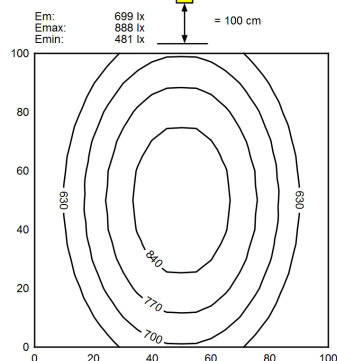

M12-A-5

<b>Light source</b>	LED
<b>Work equipment</b>	Without
<b>Connected load</b>	22 - 26 V; DC
<b>Power consumption</b>	ca. 27 W
<b>Luminous flux</b>	approx. 2.835 lm
<b>Light type/-color</b>	Cold white
<b>Colour temperatur</b>	approx. 5.000 K
<b>Color rendering index</b>	CRI ≥ 80
<b>Light distribution</b>	Direct
<b>Beam angle</b>	89° / 97°
<b>Chromaticity tolerance LED</b>	< 4 SDCM
<b>Glare control</b>	Screen
<b>System of protection</b>	IP 54
<b>Class of protection</b>	III
<b>Technology</b>	Switchable; -
<b>Operation</b>	External
<b>Housing</b>	Aluminium/plastic; Anodised, painted; Aluminium coloured anodised Acrylic (PMMA); Satine
<b>Light source cover</b>	
<b>Weight (net)</b>	ca. 0,6 kg
<b>Mains lead</b>	Built-in plug; M12-A-5
<b>Design</b>	mounted version
<b>Fastening</b>	Bracket
<b>Dimension</b>	A=1315mm Cmin=1270mm Cmax=1300mm
<b>Minimum ambient temperature</b>	5 °C
<b>Maximum ambient temperature</b>	40 °C
<b>Decorative contrast side parts</b>	Natural silver anodised